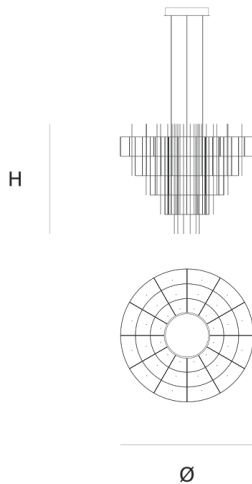

Product data sheet

Date: June 14th 2023

ABOUT **SPY CHANDELIER** by Jan Pauwels

The luxurious atmosphere of the past in a new configuration. Symmetrical circles in a conical shape. The circuit boards have leds on both sides. 2/3 of the light goes down and 1/3 goes up.

DIMENSIONS

Ø 100 cm 39.4 inch
H 85 cm 33.5 inch

CANOPY

Ø 35.5 cm 13.9 inch
H 6.5 cm 2.6 inch

CABLELENGTH

Up to 200 cm 78 inch

LIGHTSOURCE

168 x led 12V/0,6W,
2800K, 5040LM

INCLUDED

Yes

 6  63  110x110x80cm

FINISH

Nickel 
Brass 
Blackbrass 

TYPE.NR

TYPE Chandelier

STANDARD